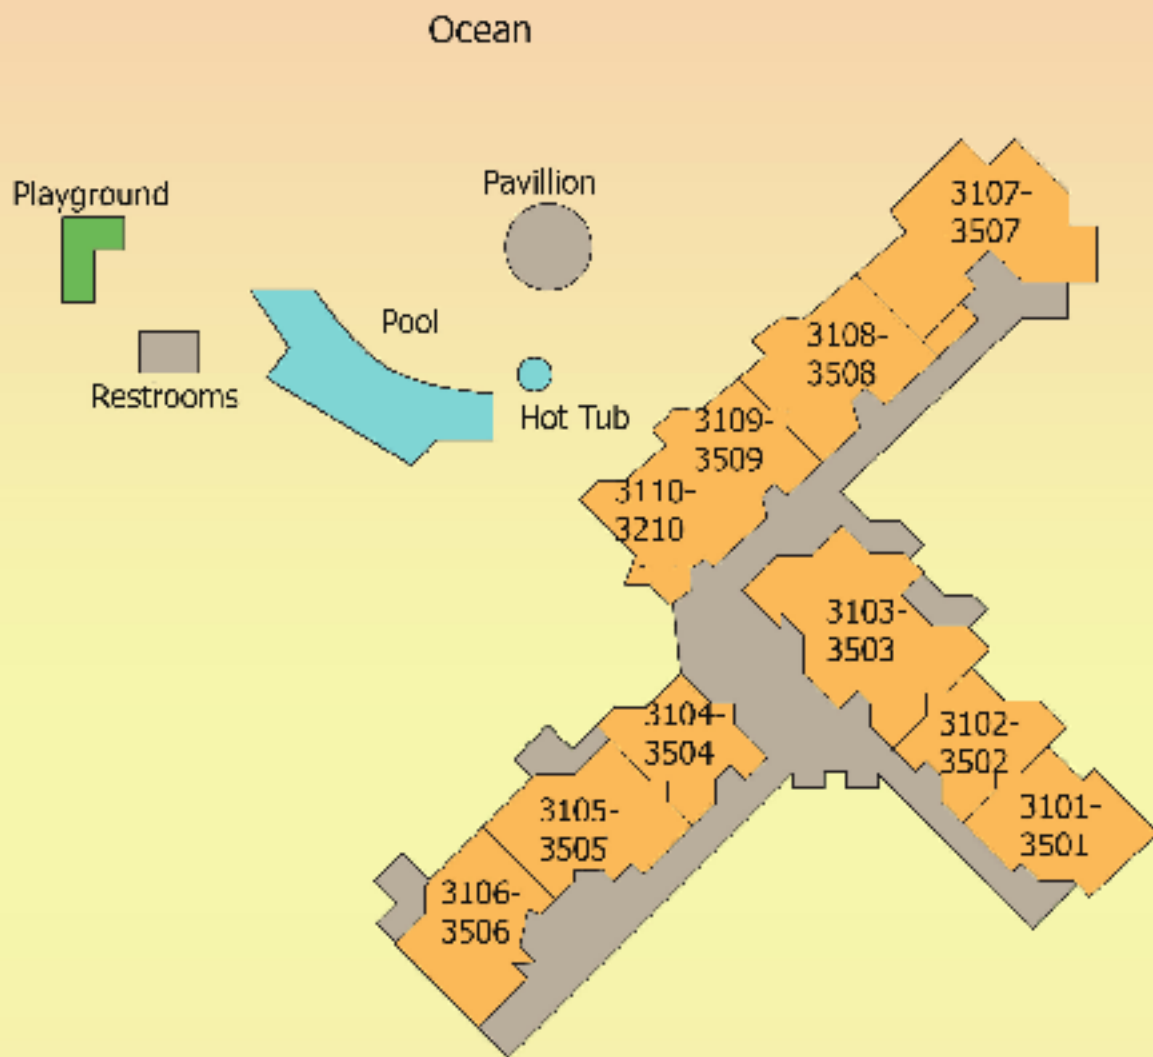

## Directions:

From I-95 take Exit 8 for Highway 278  
Stay straight on Highway 278 for  
25 miles.

Turn left into Palmetto Dunes.  
Make sure your pass is displayed.  
Stay straight Windsor Court North will  
be on your left.

## Address for GPS:

51 Ocean Lane, Hilton Head Island, SC 29928

*Sunset Rentals*

# Palmetto Dunes- Windsor Court South

## Address for GPS:

57 Ocean Lane  
Hilton Head Island, SC 29928

*Sunset Rentals*