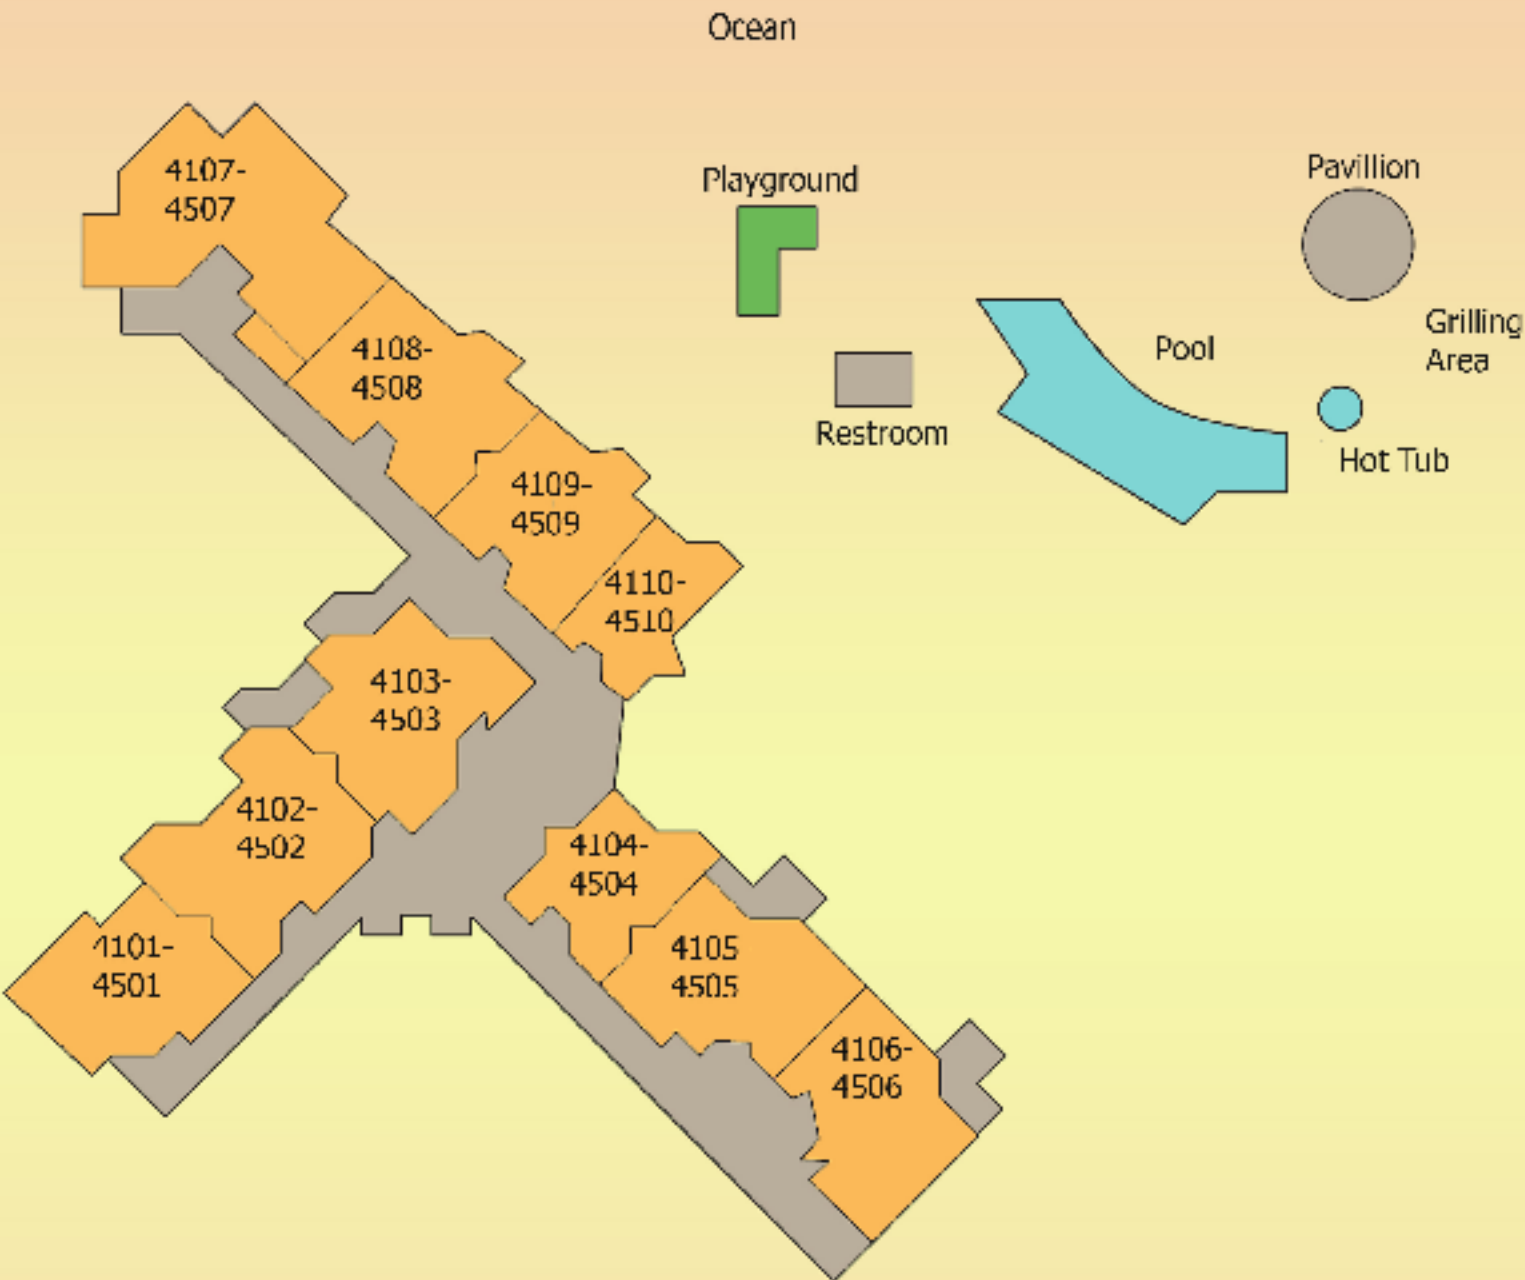

## Directions:

From I-95 take Exit 8 for Highway 278  
Stay straight on Highway 278 for  
25 miles.

Turn left into Palmetto Dunes.  
Make sure your pass is displayed.  
Stay straight Windsor Court North will  
be on your left.

## Address for GPS:

51 Ocean Lane, Hilton Head Island, SC 29928

*Sunset Rentals*

## Directions

From I-95, take Exit 8 for Highway 278.  
Stay Straight on highway 278 for 25 miles.  
Turn Left into Palmetto Dunes  
Stay straight.  
Windsor Court South on your left.

## Address for GPS:

57 Ocean Lane  
Hilton Head Island, SC 29928

*Sunset Rentals*