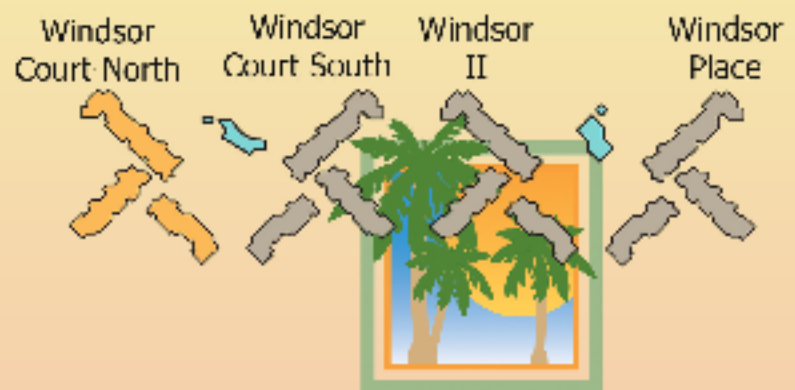

# Palmetto Dunes-Windsor Court North

## Directions:

From I-95 take Exit 8 for Highway 278  
Stay straight on Highway 278 for  
25 miles.

Turn left into Palmetto Dunes.  
Make sure your pass is displayed.  
Stay straight Windsor Court North will  
be on your left.

## Address for GPS:

51 Ocean Lane, Hilton Head Island, SC 29928

*Sunset Rentals*

## Address for GPS:

57 Ocean Lane  
Hilton Head Island, SC 29928

*Sunset Rentals*