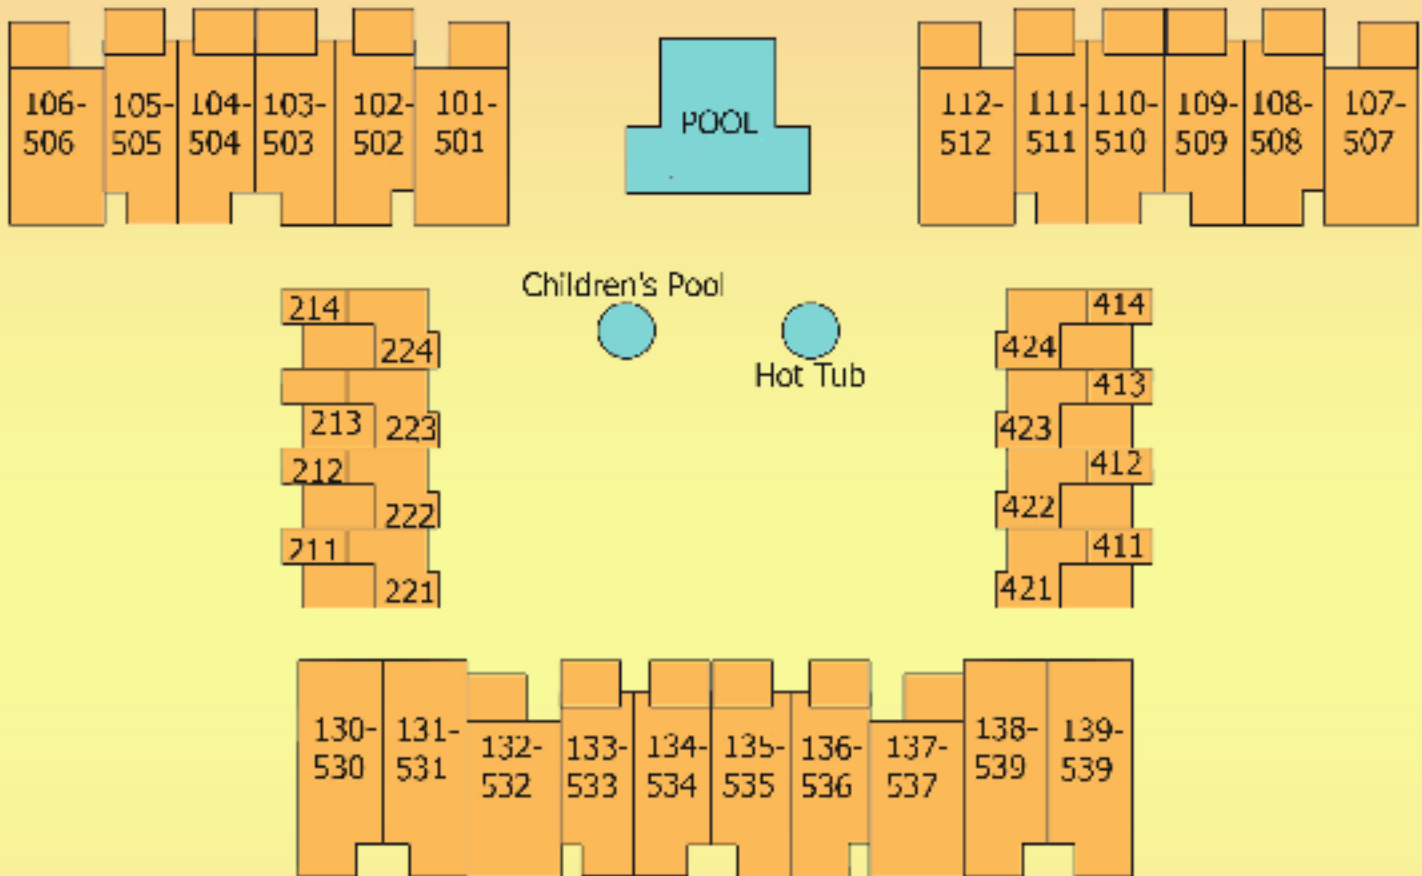

# Forest Beach-Shorewood

Ocean

## Directions

From I-95, take exit 8 for Highway 278. Stay on Highway 278 for about 20 miles then merge left onto the Cross Island Parkway (Toll Road \$1.25) Stay Straight, at the traffic circle take your second right onto Pope Avenue. Stay straight on Pope Avenue until you reach the Collgny Traffic Circle. Take your first right onto South Forest Beach Drive. Shorewood will be on your left.

## Address for GPS:

21 South Forest Beach  
Hilton Head Island, SC 29928

*Sunset Rentals*