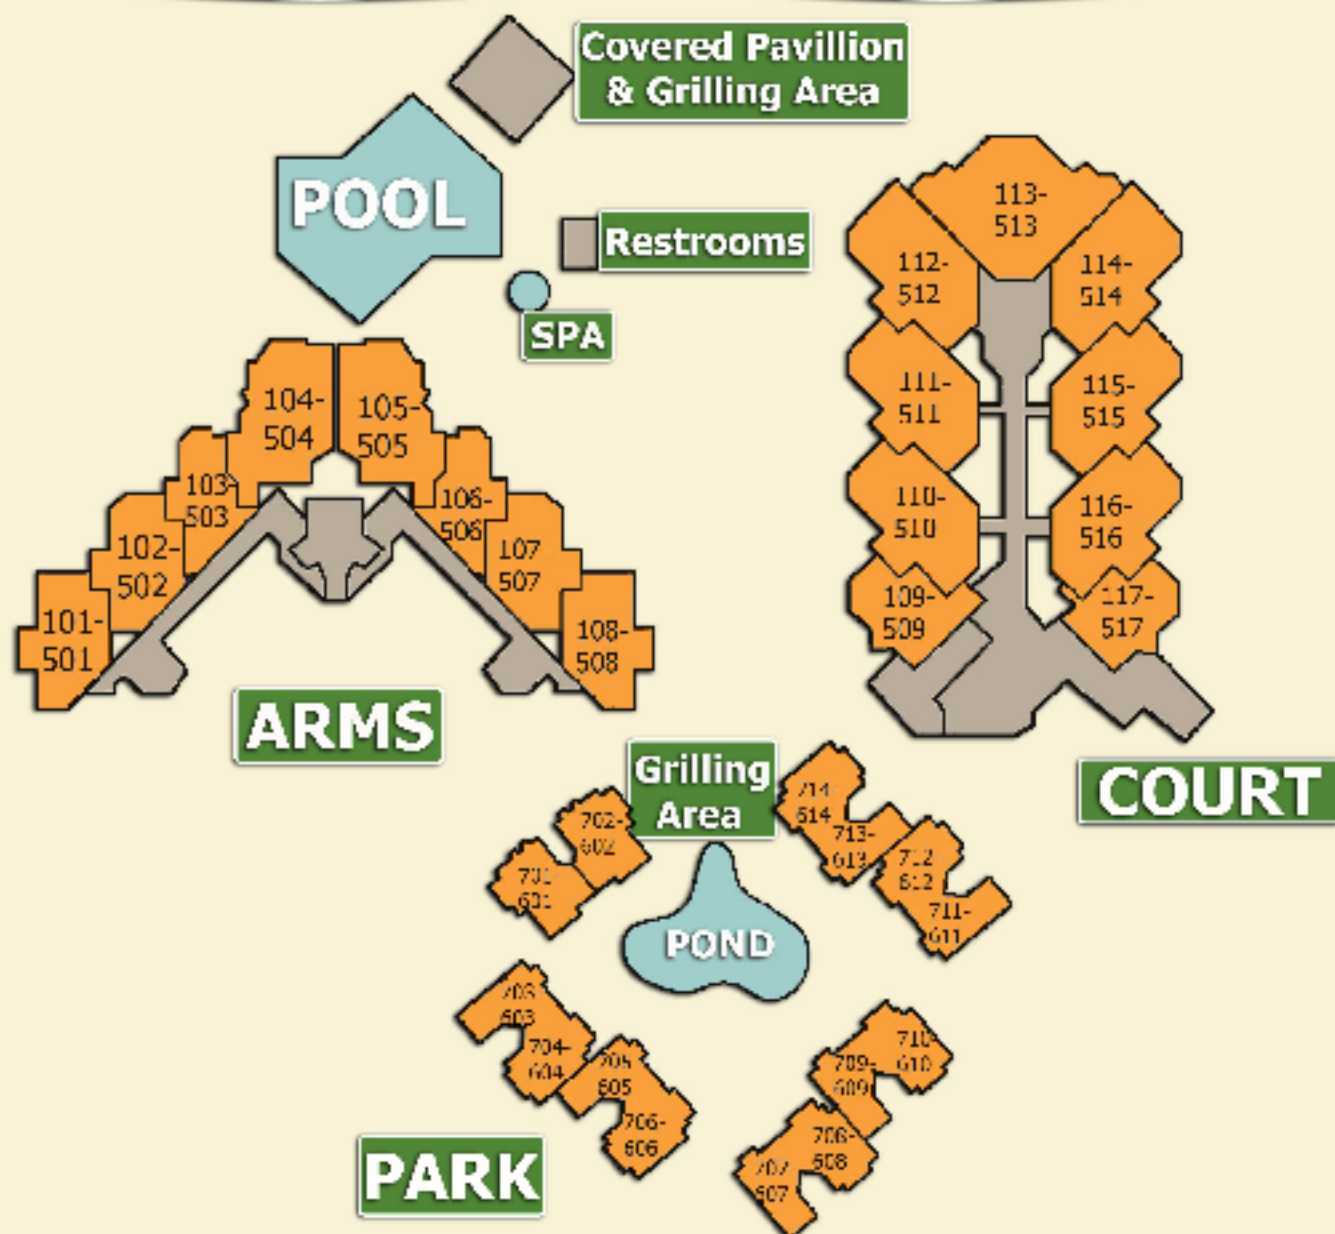

Palmetto Dunes- Barrington

Directions:

Coming either North or South on I-95, take exit 8 for Highway 278. Stay on Highway 278 towards Hilton Head Island. Stay on Highway 278 Business and Palmetto Dunes will be on your left. Stay straight, make sure your gate pass is displayed. Barrington will be 1/2 mile past the gate on your left.

For your GPS please enter:

75 Ocean Lane for Barrington Arms.
77 Ocean Lane for Barrington Court/Park.
Hilton Head Island, SC 29928

Sunset Rentals