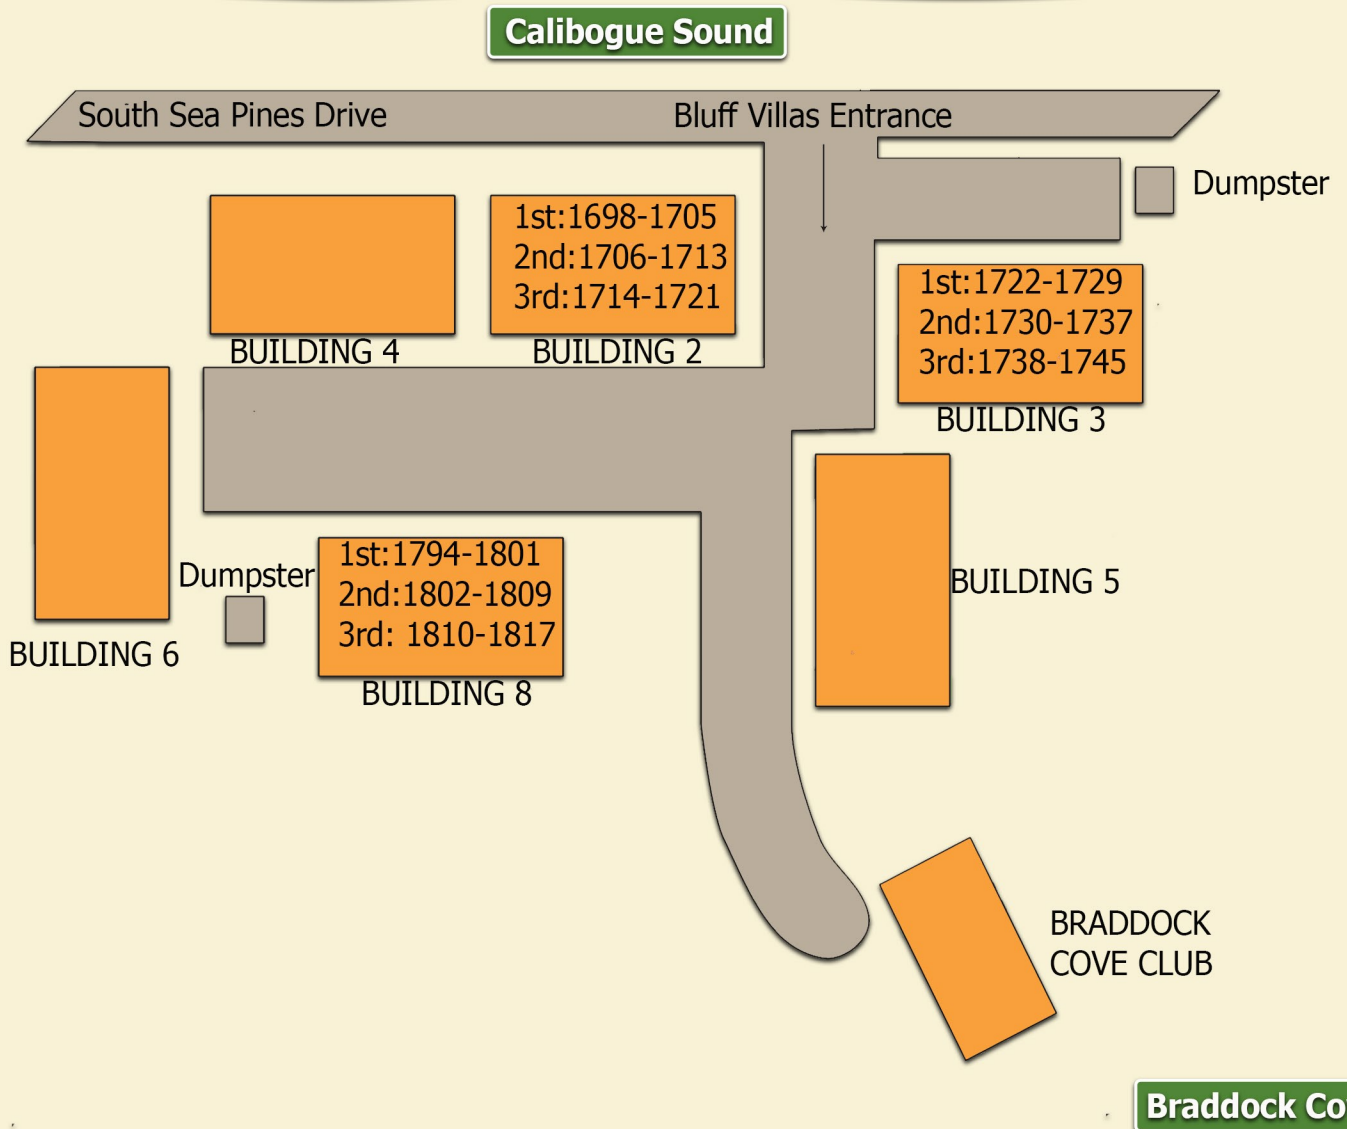

Sea Pines- Bluff Villas

Directions:

From I-95 take exit 8 for Highway 278. Stay on Highway 278 until you reach the Cross Island Parkway (Toll Road \$1.25) Merge left onto the Cross Island Parkway. At the traffic circle take the first right onto Greenwood Drive. Please make sure your Sea Pines pass is displayed. Continue on Greenwood Drive until you reach Fraser Circle and take your 2nd exit continuing on Greenwood Dr. At the stop sign take a right onto S. Sea Pines dr. Bluff Villa will be on your right past South Beach Marina Village.

Address for GPS:

262 South Sea Pines Drive
Hilton Head Island, SC 29928

Sunset Rentals