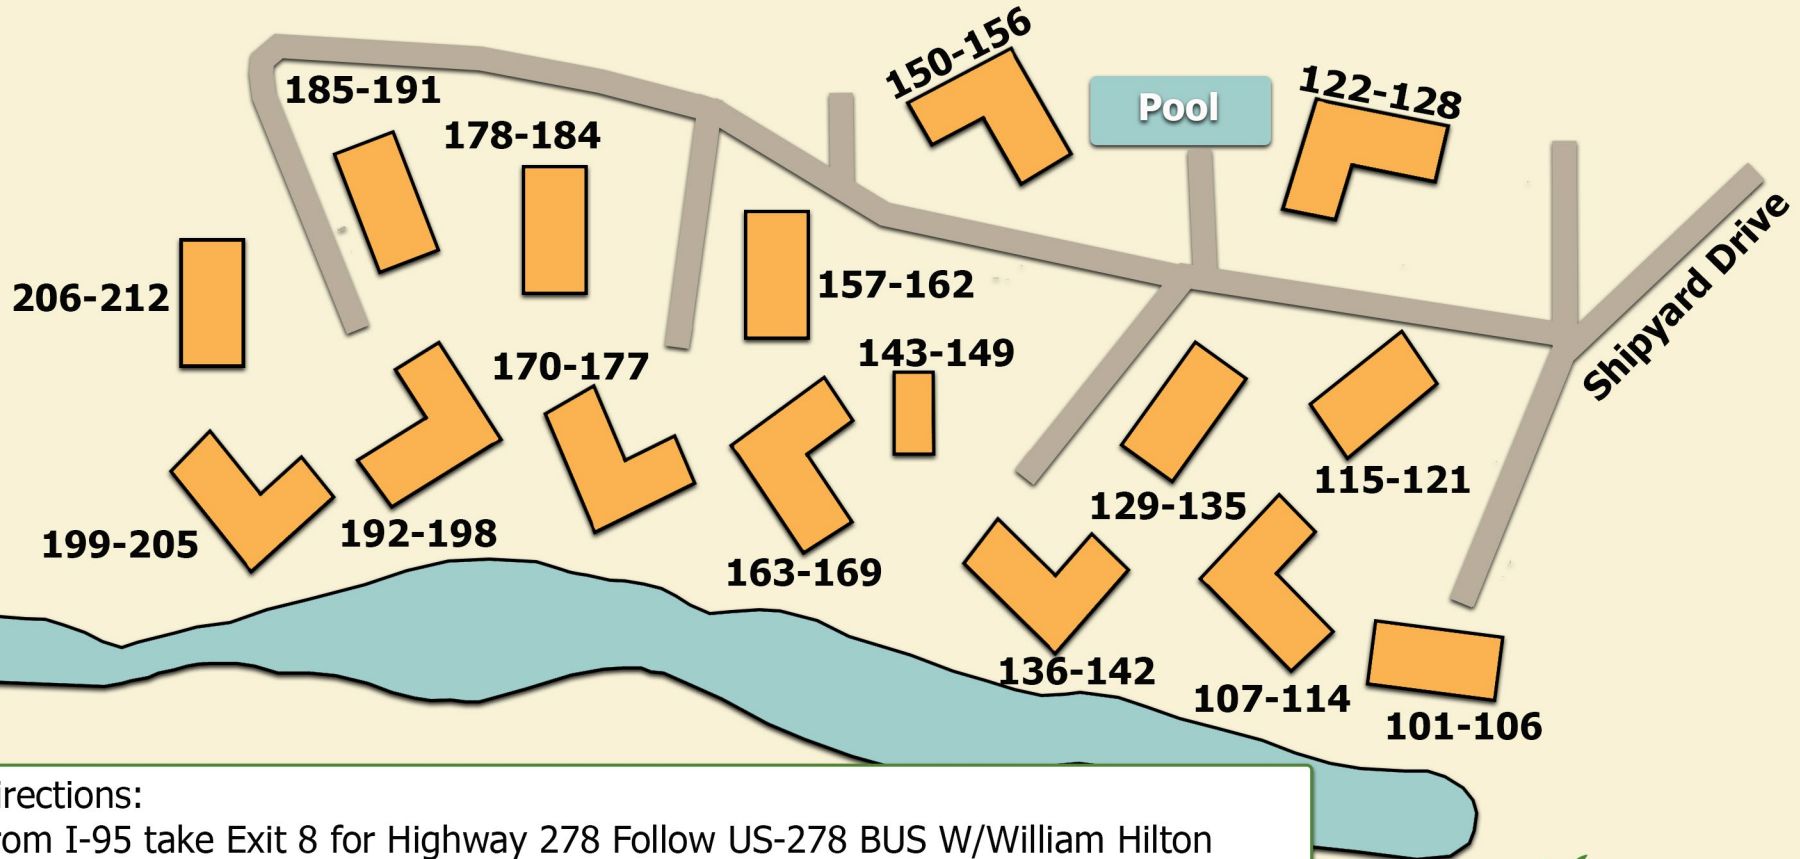

Shipyard- Beachwalk

Directions:

From I-95 take Exit 8 for Highway 278 Follow US-278 BUS W/William Hilton Pkwy take Cross Island to Shipyard Dr .At the traffic circle, take the 3rd exit onto US-278 BUS W/William Hilton Pkwy. Continue onto US-278 BUS W/William Hilton Pkwy. Turn right onto Shipyard Dr
At the traffic circle, take the 3rd exit and stay on Shipyard Dr
Beachwalk will be on your left.

Address for GPS: 125 Shipyard Dr. Hilton Head, SC 29928

Sunset Rentals